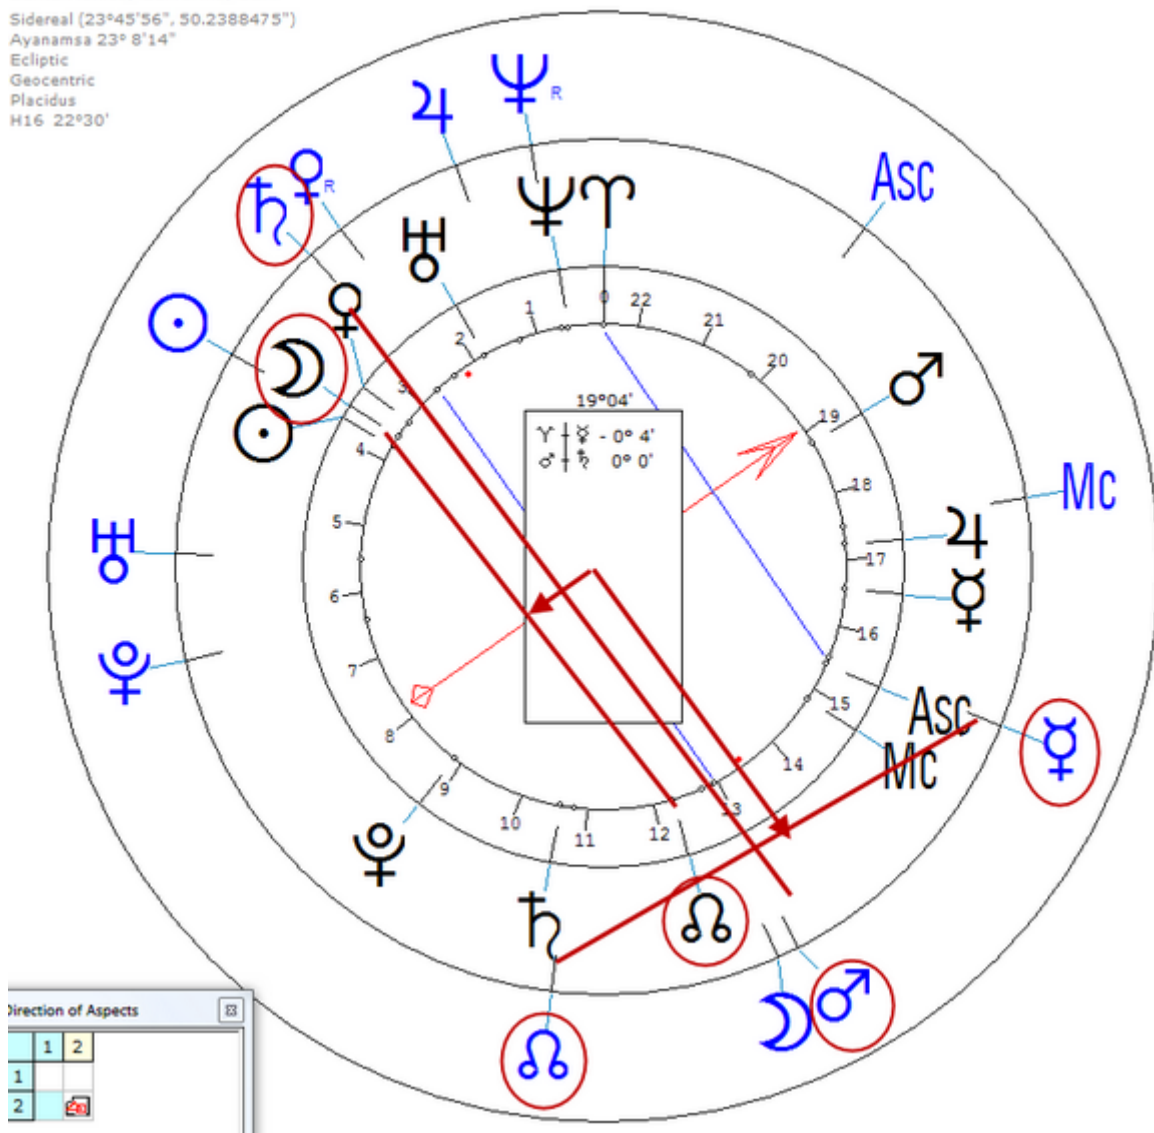

Selznick, Jennifer

12 August 1954 at 09:01 (= 09:01 AM)Santa Monica, California, 34n01, 118w29

American noted family, daughter of Jennifer Jones and David O. Selznick.
<https://www.astro.com/astro-databank/Selznick,_Jennifer>

Death by Suicide 11 May 1976 in Westwood (Los Angeles County)
(Jumped from building, age 21)

Solar Return (Harmonic 16)

Solar $\♁/\♃$ = Solar $\♁/\♁$ = $\mathcal{D}_n/\mathcal{D}_n$

Selznick, Jennifer
12 August 1954 Thu 9:01 (GMT-7) 34n01 118w29
Santa Monica, California, USA
Sidereal (23°45'56", 50.2388475")
Ayanamsa 23° 8'14"
Ecliptic
Geocentric
Placidus
H16 22°30'